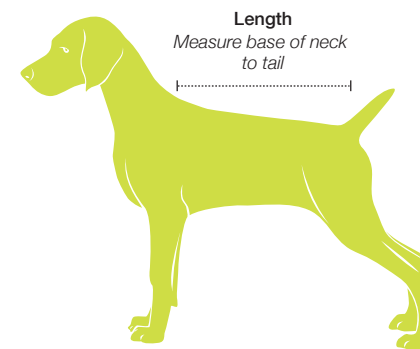

Small Breed Collars, Leads & Harnesses

Small breed collars are recommended for puppies and very small breeds under 10 lbs.

Available in sizes 10", 12" and 14".

For small breed harnesses, measure chest girth of animal for correct fit.

SEE DOG HARNESSES SIZING CHART ON LEFT FOR SMALL BREED SIZING.

All small breed collars, leads and harnesses are 1/2" wide.

Cat Collars

Cat collars are available in sizes 10 and 12.
They have a breakaway clasp for safety.

Cat Harness and Lead Sets*

Quick release harness and lead sets are available in size 16.

*Cat leads are not sold separately.

Apparel Sizing

If your pet's measurements fall between two sizes, we recommend ordering the next largest size.

SWEATER SIZING

SIZE:	LENGTH:
XS	7-9"
S	9-12"
M	12-15"
L	15-18"
XL	18-22"

COAT & SLICKER SIZING

SIZE:	LENGTH:
8	8"
10	10"
12	12"
14	14"
15	15"
16	16"
18	18"
21	21"
24	24"
26	26"
28	28"