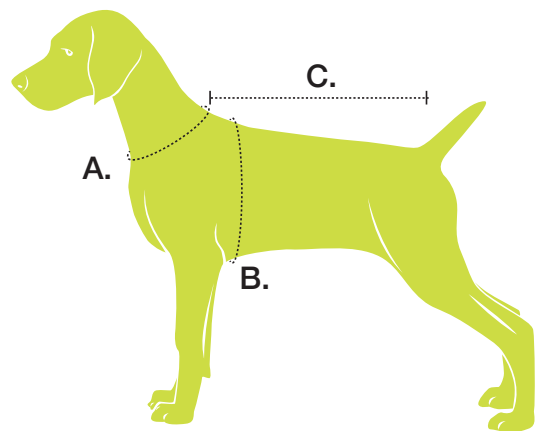

Apparel Size Chart

If your pet's measurements fall between two sizes, we recommend ordering the next largest size.

A. Neck

Measure around widest part of the neck

B. Chest

Measure around widest part of the chest (girth)

SWEATER SIZING

SIZE:	CHEST GIRTH:	LENGTH:
XS	10-12"	7-9"
S	13-16"	9-12"
M	17-19"	12-15"
L	20-23"	15-18"
XL	24-27"	18-22"

Sizing Chart

Up Country collars and leads come in three widths:
Wide is 1", Narrow is 5/8" and Teacup is 1/2"

Dog Harnesses

Harnesses come in 5/8" or 1" width.
Toy Dog harnesses only come in 1/2" width.
For dog harness, measure chest girth of animal for correct fit.

Teacup 10	8 to 10"	1/2"
Teacup 14	10 to 14"	
XS	8 to 16"	5/8"
S	10 to 20"	
M Narrow	12 to 25"	
M Wide	14 to 26"	1"
L	18 to 32"	
XL	22 to 38"	

SEE DOG HARNESSES SIZING CHART ON LEFT FOR TEACUP SIZING.

All Teacup Collars, Leads and Harnesses are 1/2" wide.

Cat Collars

Cat collars are available in sizes 10 and 12.

They have a breakaway clasp for safety.